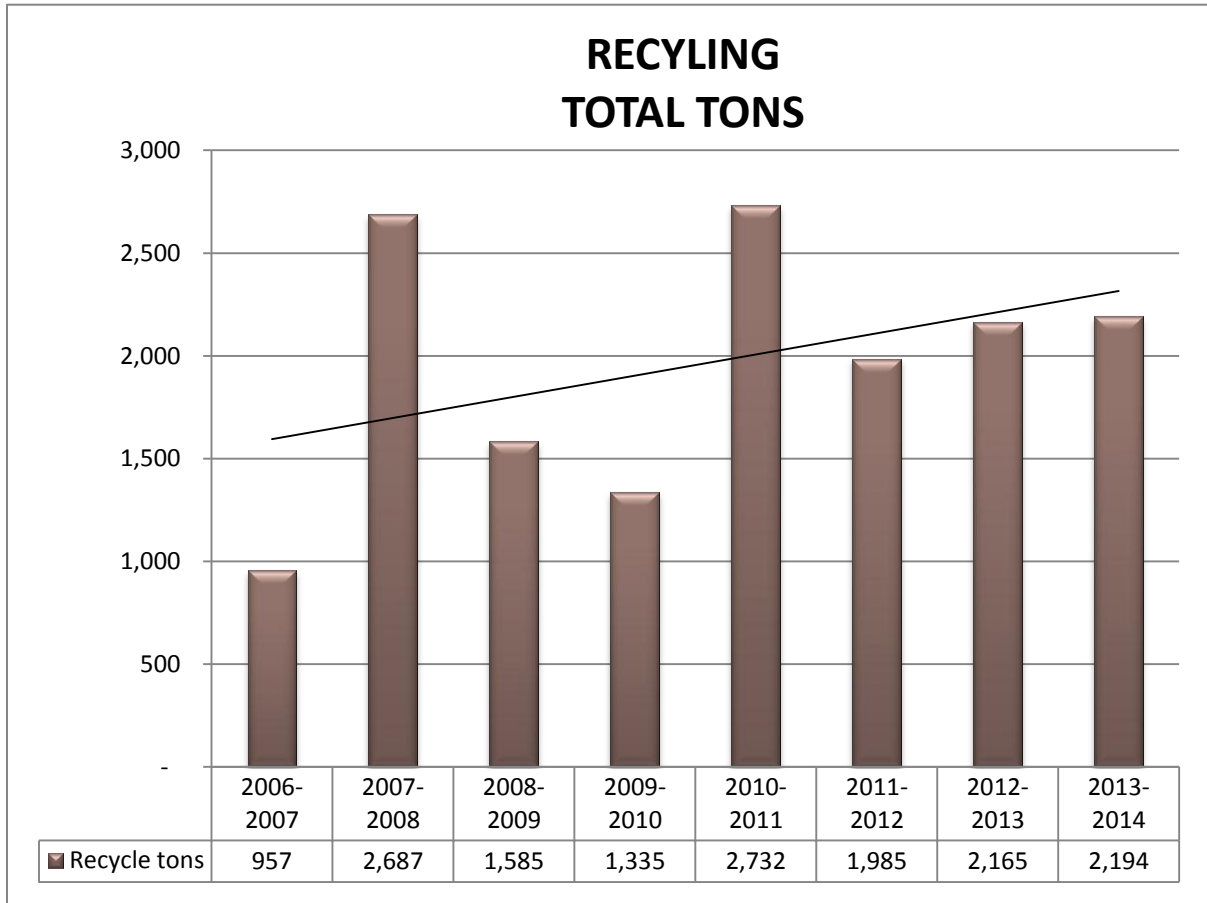

Recycling Tonnages

On average, the Recycling Center processes approximately 1,955 tons of recyclables per year. That is equal to 163 tons per month, 5 tons per day and .7 tons per hour.

2013-2014 represents the projected total for the current fiscal year